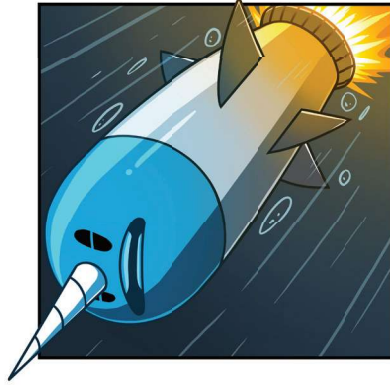

**UNICORN ON THE COB**

*Card Type: Instant*

REVEAL 2 cards.

**BLACK KNIGHT UNICORN**

*Card Type: Chamber*

Place this card in the Effect Chamber. While it is in play, you may look at the top card in the deck at the beginning of each turn and place it either on the top or the bottom of the deck.

**UNSTABLE UNICORNS**

**SHARK WITH A HORN**

*Card Type: Instant*

DESTROY a card.

**SHABBY THE NARWHAL**

*Card Type: Instant*

DESTROY 2 cards, then RETURN a Basic Unicorn card.

**NARWHAL TORPEDO**

*Card Type: Instant*

DESTROY 2 cards.

**ALLURING NARWHAL**

*Card Type: Instant*

RETURN a Basic Unicorn card.